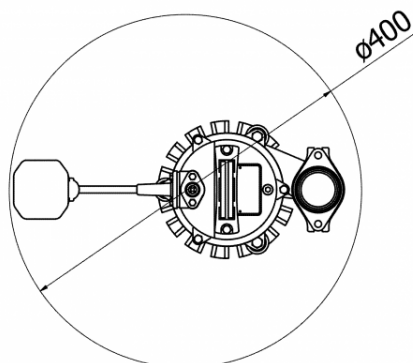

Data Sheet

Article number: 719001050040062101

Description: KLEEpump KSP50-5.04SA Blue
0,4kW 1x230V 50Hz outlet 2" w/automatic

Measures

A = 249
A1 = 95
A2 = 120
H = 343
H1 = 200
H2 = 400
Kg = 12.3