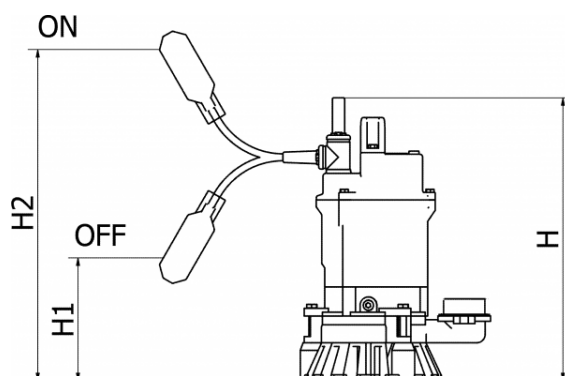

Data Sheet

Article number: 719001050040062101

Description: KLEEpump KSP50-5.04SA Blue
0,4kW 1x230V 50Hz outlet 2" w/automatic

Measures

A = 249
A1 = 95
A2 = 120
H = 343
H1 = 200
H2 = 400
Kg = 12.3